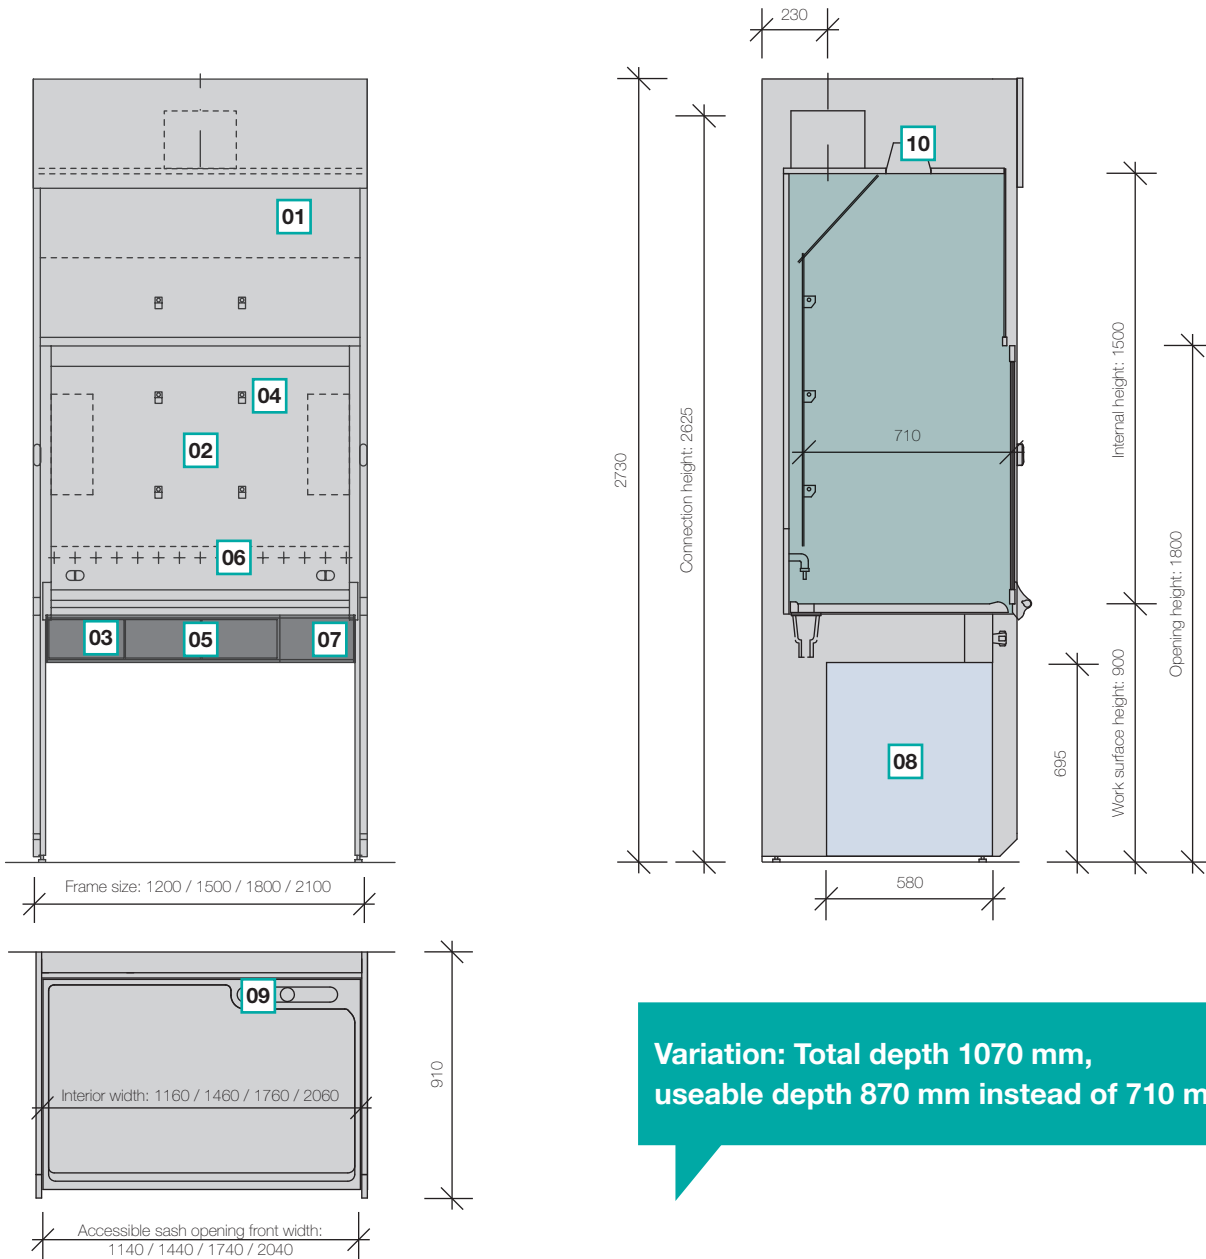

Fume cupboard systems | 1.9 DELTAguard Ex-fume cupboard

Variation: Total depth 1070 mm, useable depth 870 mm instead of 710 mm

- 01** Upper part glazed fixed screen
- 02** Sash with fixed glass
- 03** Option: (depending on EX-zone)
Exhaust functional monitoring display EX model
- 04** 3 series tripod rod holders from PPsEL
- 05** Option: Electrical service outlets in EX-protected installation housing
- 06** Service fitting points in explosion-proof design
- 07** Option: Aluminium duct with front control valves in explosion-proof design
- 08** Option: With base cupboard or safety cabinet in explosion-proof design
- 09** Option: Drip cup
- 10** Option: Lighting explosion-proof design