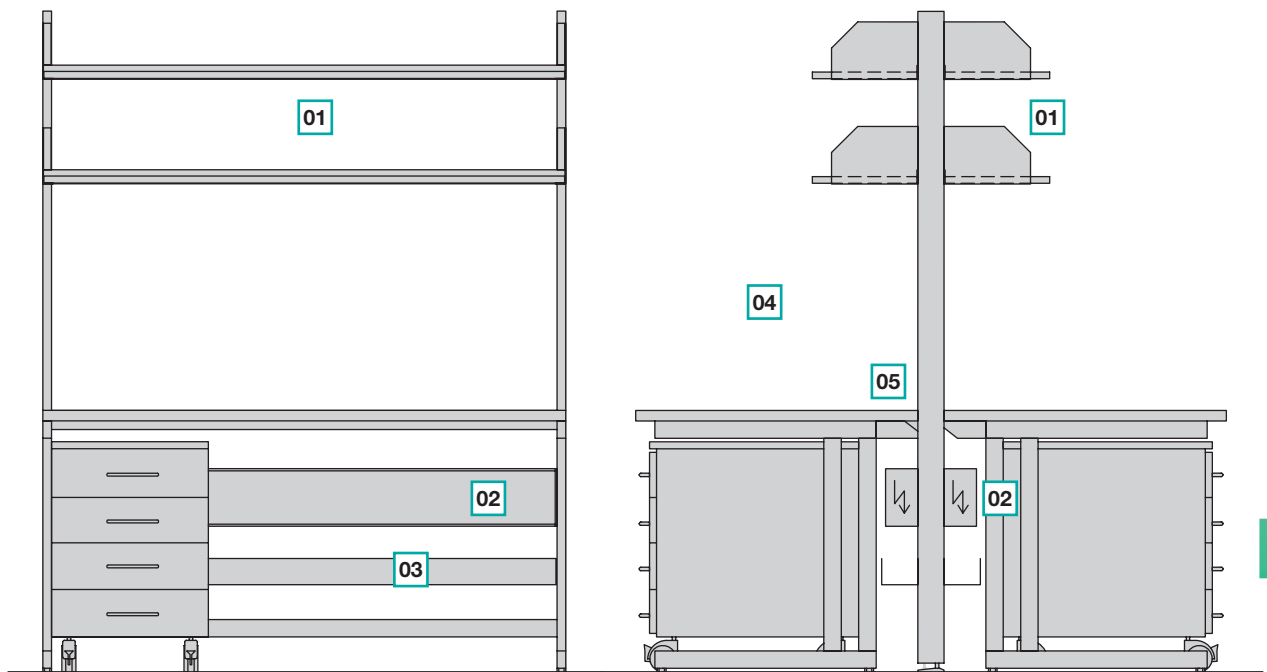

## Table systems | 3.12 Office work space

Office work space

**01** Option: Shelves

**02** Option: Electric duct

**03** Option: Cable tray

**04** Option: Single work space

**05** Option: Cable port Ø 80 mm